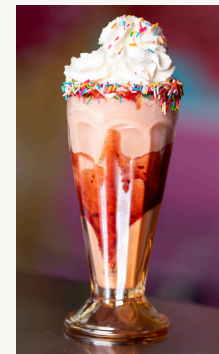

Icy Coffee Kick | 60

Boost your day with a cold coffee, blended to perfection delivering a chilled and energizing taste.

Snowman Fruit Royale | 85

A refreshing blend of seasonal fresh fruits, with milk and ice cream delivering a light and fruity treat.

Make Your Own | 105

(Add up to 2 toppings)

Waffle

A delicious treat for any time!

2pcs | 4pcs

- Standard w/ Syrup 35 | 60
- Intense Choco 65 | 95
- Caramel Vanilla 65 | 95
- Simply Strawberry 65 | 95
- Make Your Own 65 | 95

(1 scoop & up to 2 toppings)

Cakes

- Vanilla/Choco Cupcake | 20
- Chocolate Cake | 55
- Walnut Choco Brownie | 55

COFFEE

SIP THE GOODNESS

Hot Coffee

- Espresso | 40
- Americano | 50
- Café Latte | 60
- Café Mocha | 60
- Cappuccino | 60