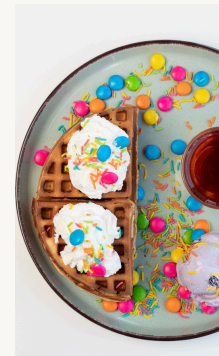

Make Your Own | 105

(Add up to 2 toppings)

Waffle

A delicious treat for any time!

2pcs | 4pcs

- Standard w/ Syrup 35 | 60
- Intense Choco 65 | 95
- Caramel Vanilla 65 | 95
- Simply Strawberry 65 | 95
- Make Your Own 65 | 95

(1 scoop & up to 2 toppings)

Cakes

- Vanilla/Choco Cupcake | 20
- Chocolate Cake | 55
- Walnut Choco Brownie | 55

COFFEE

SIP THE GOODNESS

Hot Coffee

- Espresso | 40
- Americano | 50
- Café Latte | 60
- Café Mocha | 60
- Cappuccino | 60